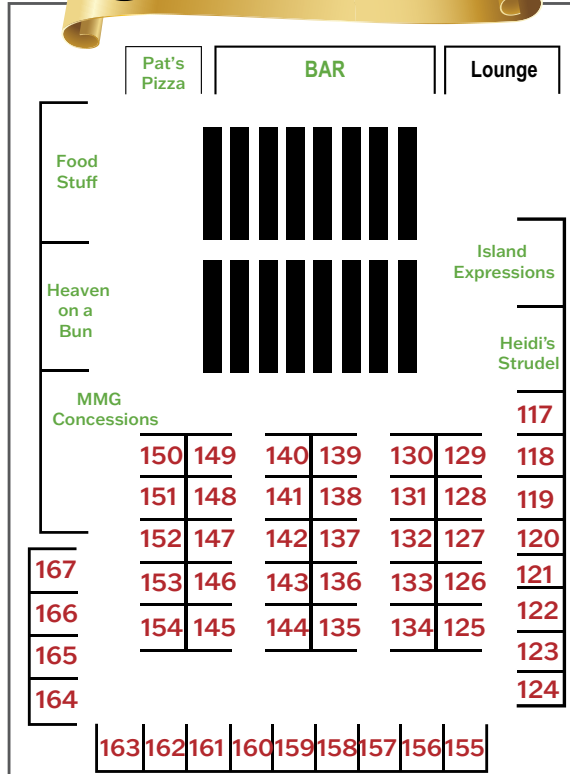

1 RETAIL TENT & KÄTHE WOHLFAHRT

- **Artisans / Craftspeople**
- **Food Vendors**
- **Retail Vendors**

4 GLASS TENT, COURTYARD & OUTDOOR VILLAGE

3 FOOD & ARTISANS' TENT

Christkindlmarkt Bethlehem Overview

2 ST. NICHOLAS & ARTISANS' TENT

		
Artisans / Craftspeople	Food Vendors	Retail Vendors