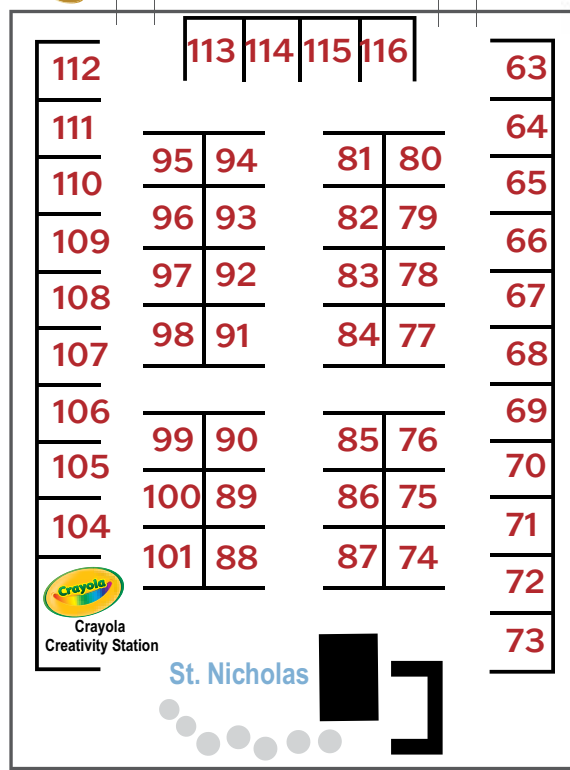

1 RETAIL TENT & KÄTHE WOHLFAHRT

- **Artisans / Craftspeople**
- **Food Vendors**
- **Retail Vendors**

4 GLASS TENT, COURTYARD & OUTDOOR VILLAGE

3 FOOD & ARTISANS' TENT

Christkindlmarkt Bethlehem Overview

2 ST. NICHOLAS & ARTISANS' TENT