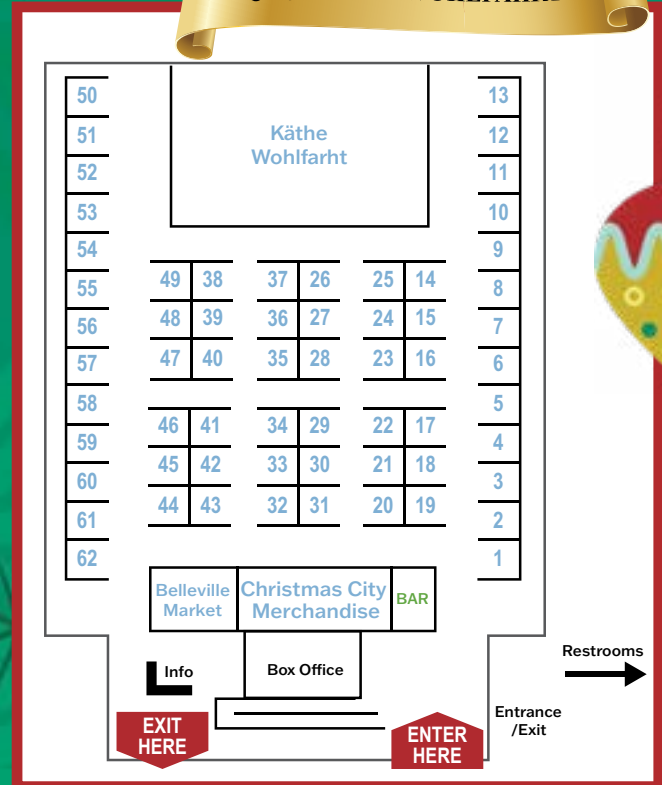

1 RETAIL TENT & KÄTHE WOHLFAHRT

- **Artisans / Craftspeople**
- **Food Vendors**
- **Retail Vendors**

4 GLASS TENT, COURTYARD & OUTDOOR VILLAGE

3 FOOD & ARTISANS' TENT

Christkindlmarkt Bethlehem Overview

2 ST. NICHOLAS & ARTISANS' TENT

		
Artisans / Craftspeople	Food Vendors	Retail Vendors