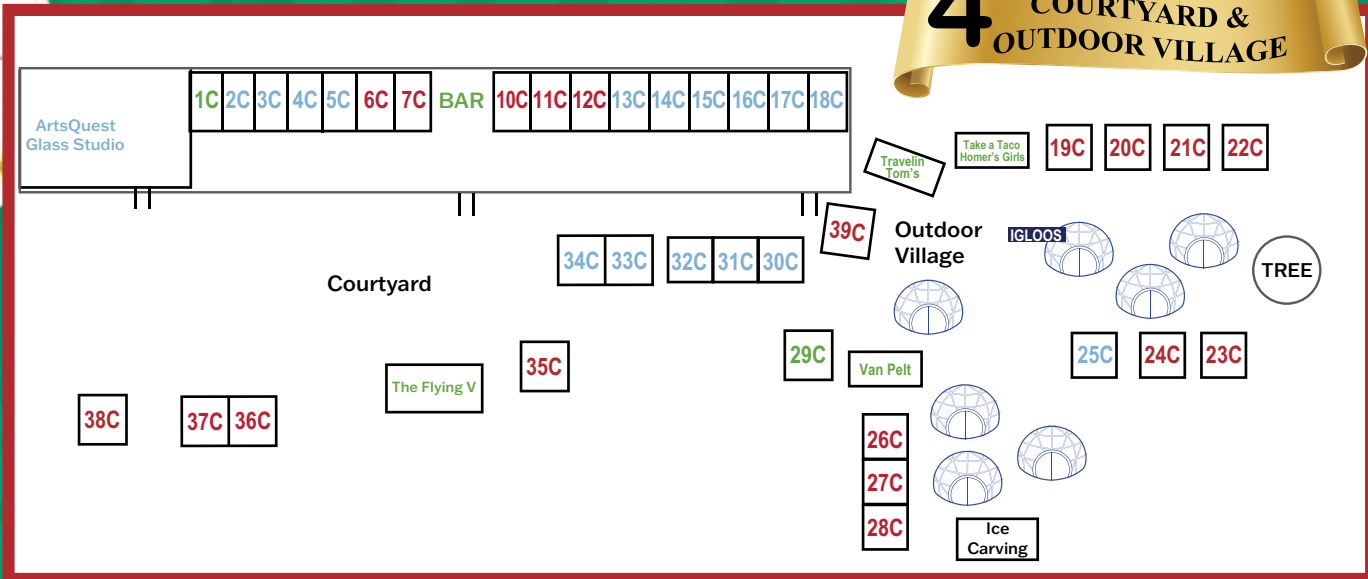

1 RETAIL TENT & KÄTHE WOHLFAHRT

- **Artisans / Craftspeople**
- **Food Vendors**
- **Retail Vendors**

4 GLASS TENT, COURTYARD & OUTDOOR VILLAGE

3 FOOD & ARTISANS' TENT

Christkindlmarkt Bethlehem Overview

2 ST. NICHOLAS & ARTISANS' TENT

		
Artisans / Craftspeople	Food Vendors	Retail Vendors